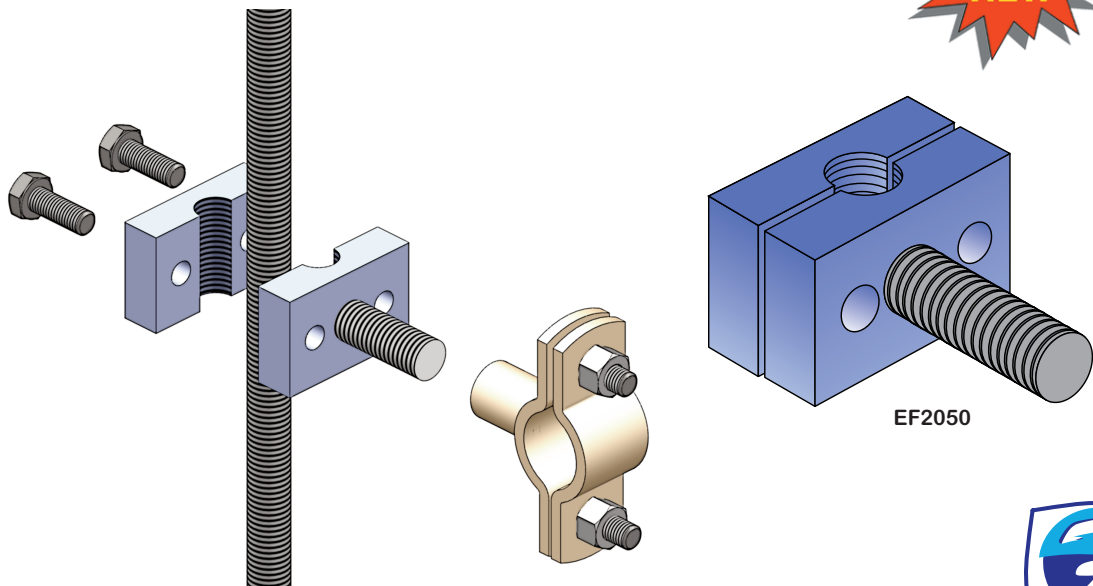

EF14TI

EF14-TI PURLIN CLIP		
PART NO	ROD DIA.	BOX QTY
EF14TI-M6	M6	100
EF14TI-M8	M8	100
EF14TI-M10	M10	100

FINISH: ZINC PLATED

EF1900 PURLIN CLIP		
PART NO	ROD DIA.	BOX QTY
EF1900-M8	M8	100
EF1900-M10	M10	50
EF1900-M12	M12	50

FINISH: ZINC PLATED

EF1900

EF2000 PURLIN CLIP		
PART NO	ROD DIA.	BOX QTY
EF2000-M8	M8	100
EF2000-M10	M10	100
EF2000-M12	M12	100

FINISH: ZINC PLATED

EF2000

EF2050 THREADED ROD CLAMP		
PART NO	ROD DIA.	BOX QTY
EF2050-M10	M10	100

FINISH: ZINC PLATED

EF2050